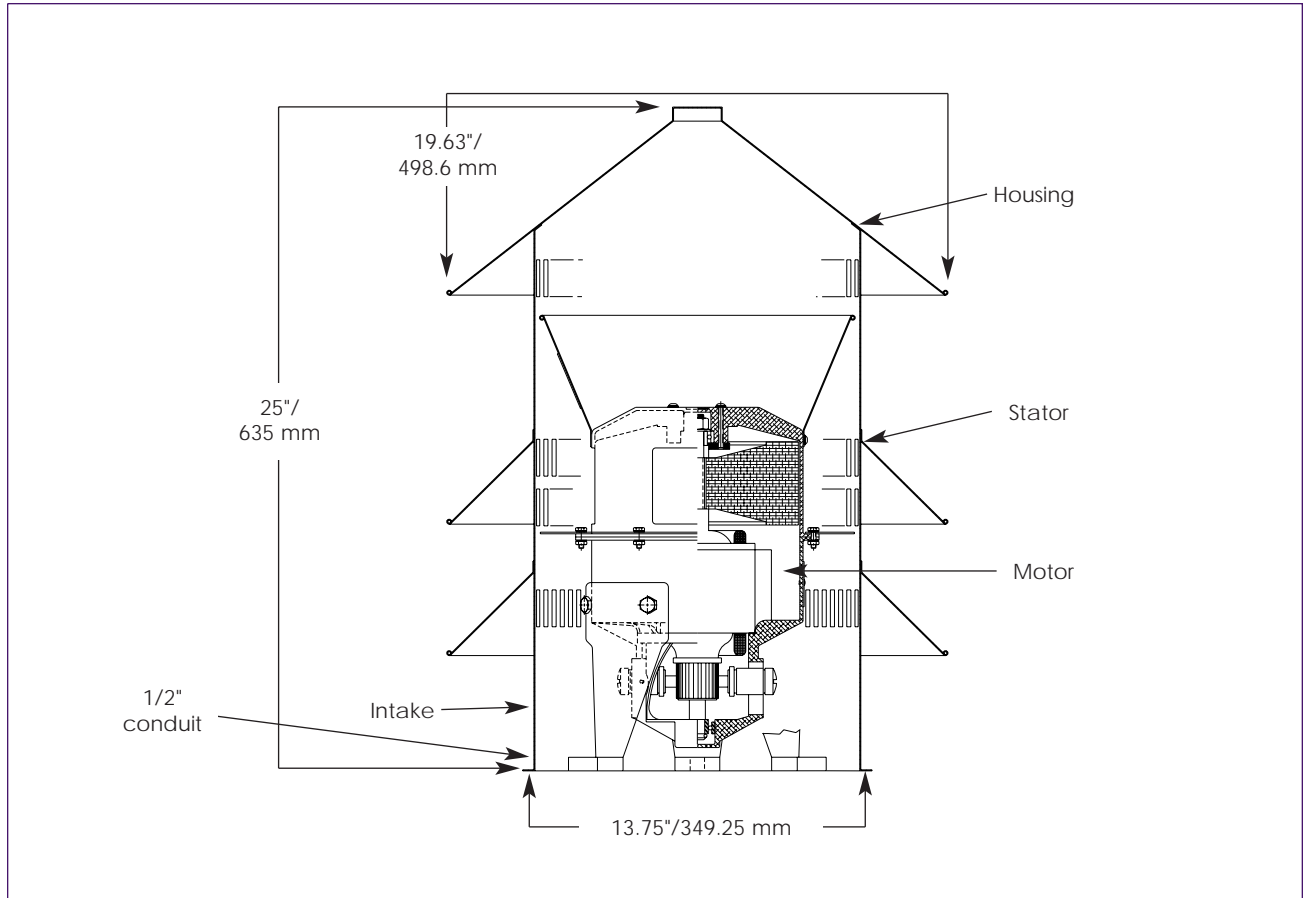

Omni-Directional Siren

Model 2

POWERFUL OMNI-DIRECTIONAL OUTDOOR WARNING SIREN

- High-efficiency design requires only moderate power
- Available in 120VAC or 240VAC
- Produces 102dBc @ 100' (30m)
- Roof mount standard and pole mount optional

Federal Signal's Model 2 outdoor warning siren is an omni-directional siren capable of producing intense warning signals over a large area. The siren can be installed on a roof or utility pole.

Federal Signal's Model 2 is a single tone siren capable of producing 102dBc at 100 feet while making only moderate power source demands. The Model 2 has a universal motor which operates from either 120VAC/DC or 240VAC/DC. A Federal Signal Model RC2W motor starter (purchased separately) is required to operate this siren.

Model	Voltage	Decibel Rating	Output Frequency	Beam Width	Mount
2-120	120VAC/DC	102dBc @ 100'	533Hz	360°	Roof (std) or
2-240	240VAC/DC	102dBc @ 100'	533Hz	360°	Pole (model PMS req.d)

OMNI-DIRECTIONAL SIREN (2)

SPECIFICATIONS

Net Weight:	52 lbs.	23.6 kg
Shipping Weight:	68 lbs.	30.8 kg
Height:	25"	635 mm
Diameter:	19.63"	498.6 mm
Recommended Mounting Height:	35-45 feet	10.7-13.7 m
Available Tones:	1 standard	
	2 with Model AR timer	
Effective Range*:	1,000 feet	304.8 m
Power Rating:	2 HP	2 HP
Power Requirements:	120VAC/DC	24A, single phase
	240VAC/DC	12A, single phase