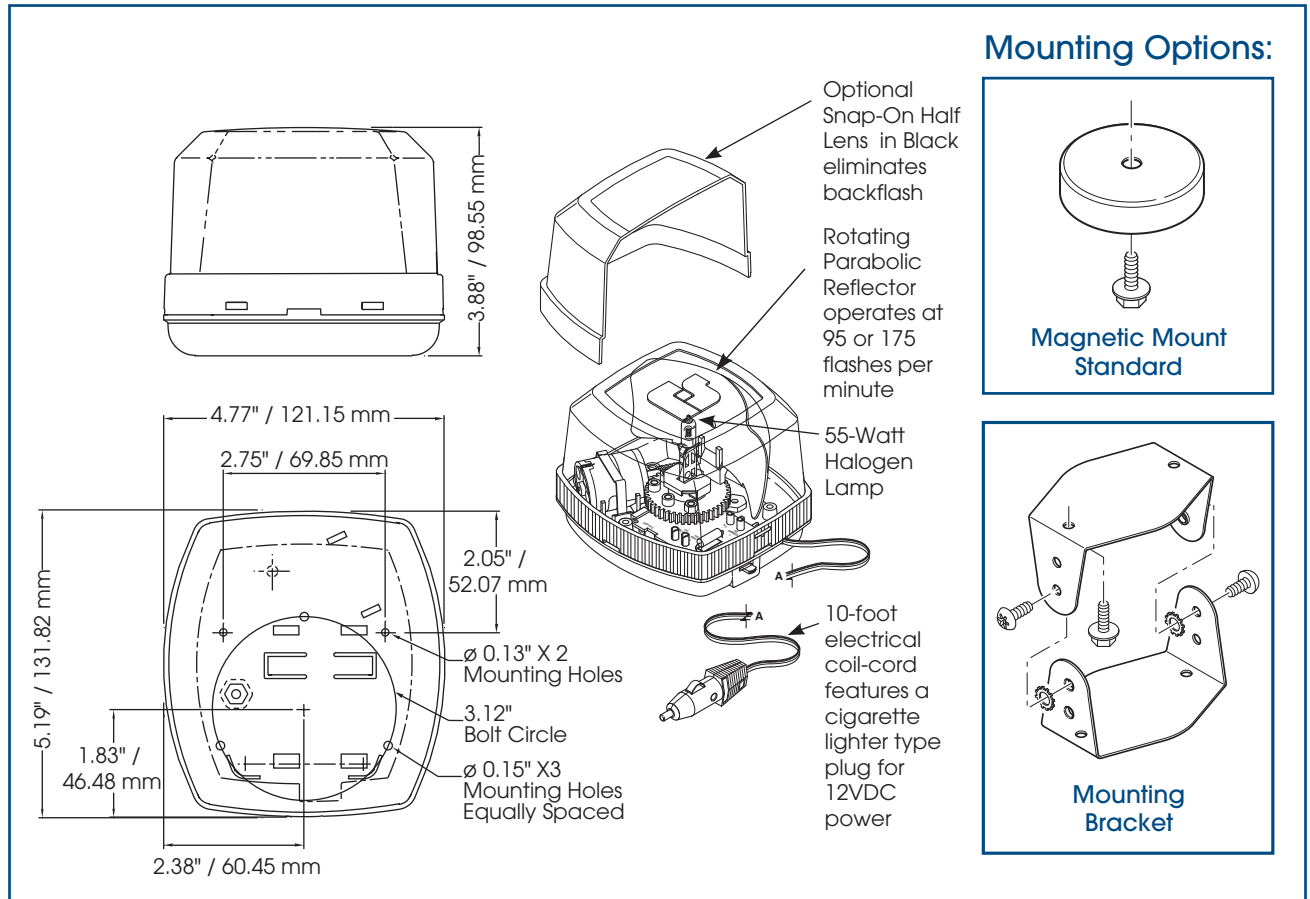

FIREBEAM® COMPACT VEHICULAR WARNING LIGHT (FB3SM)

SPECIFICATIONS

Lamp Life:	200 Hours	200 Hours
Light Source:	Halogen	Halogen
Net Weight:	1.8 lbs.	0.8 kg
Shipping Weight:	2.0 lbs.	0.9 kg
Height:	4.8"	12.0 cm
Width:	3.8"	9.5 cm
Depth:	5.1"	13.0 cm

HOW TO ORDER

- Specify model and color
- Please refer to Model Number Index FB3SM beginning on page 369

REPLACEMENT PARTS

<i>Description</i>	<i>Part Number</i>	<i>Description</i>	<i>Part Number</i>
Dome, Amber	K8550137A-02	55 Watt Halogen Lamp, 12VDC	K8440A265A-02
Dome, Blue	K8550137A-03	Motor for FB3SM	K8422B463B-02
Dome, Clear	K8550137A	Half Lens Cover, Black	K8550140A
Dome, Red	K8550137A-01	Cigarette Plug Cord	K8550318A
Dome, Green	K8550137A-04	Magnet Mount Assembly	K8550A012A