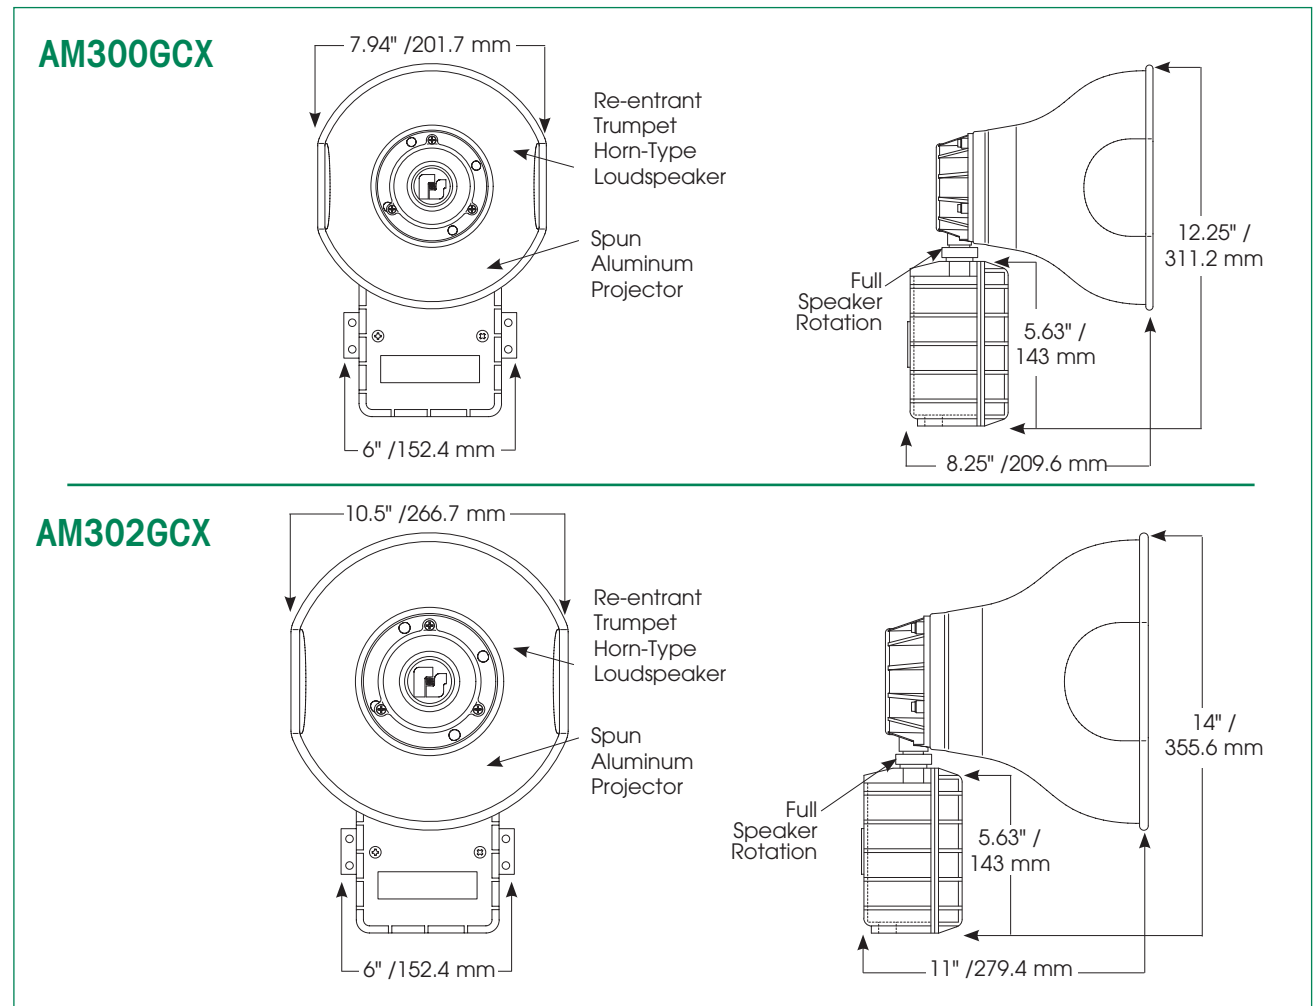

PUBLIC ADDRESS SPEAKER (AM300GCX/AM302GCX)

SPECIFICATIONS

Net Weight:		
AM300GCX	4.85 lbs.	2.2 kg
AM302GCX	7.2 lbs.	3.3 kg
Shipping Weight:		
AM300GCX	6.0 lbs.	2.72 kg
AM302GCX	8.1 lbs.	3.67 kg
Height:		
AM300GCX	12.25"	311.2 mm
AM302GCX	14.0"	355.6 mm
Width:		
AM300GCX	7.94"	201.7 mm
AM302GCX	10.5"	266.7 mm
Depth:		
AM300GCX	8.25"	209.6 mm
AM302GCX	11.0"	279.4 mm

HOW TO ORDER

- Specify model number
- Please refer to Model Number Index AM300GCX/AM302GCX beginning on page 376